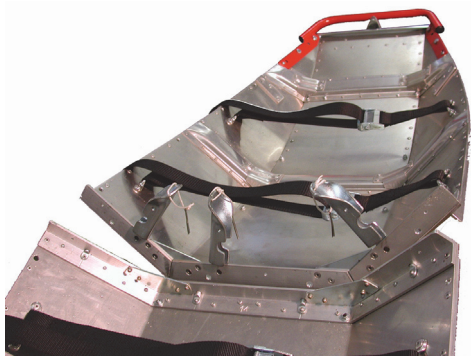

## Akja 2000 DIVISIBLE

The classic Akja - Rescue Sled in **divisible version** in length of 200 cm.

Designed for **2-rescuer** operation in **all kind of snow** - covered terrain, groomed or ungroomed.

**Divisible in two halves** for transport on the back in unexploited areas.

**Long lasting durability:** Manufactured completely from high-strength, corrosion-resistant aluminum alloy for many years of reliable, maintenance-free action.

Solid and **quick dividing - mechanism** provides a safe hold while riding and quick parting in the middle if necessary for transport.

**Stable running characteristics:** Reinforced steel runners with especially hardened fins provide stable running even in very icy conditions.

**Two pairs of poles** (for two rescuers), can be detached easily by bayonett-lockings. The grips of the handles are high enough for tall rescuers. With integrated stabilization profiles for increased bending strength.

**Four fixation belts with aluminum buckles** for safe fixation of the injured; resistant against breaking and icing, can be operated with skiing-gloves.

Art. No.	<b>93032</b>
Dimension	Length: 2.000 mm Width: 560 mm Length divided: 1.000 mm
Weight	27,0 kg (incl. poles)
Comments	Divisible handles optionally available.